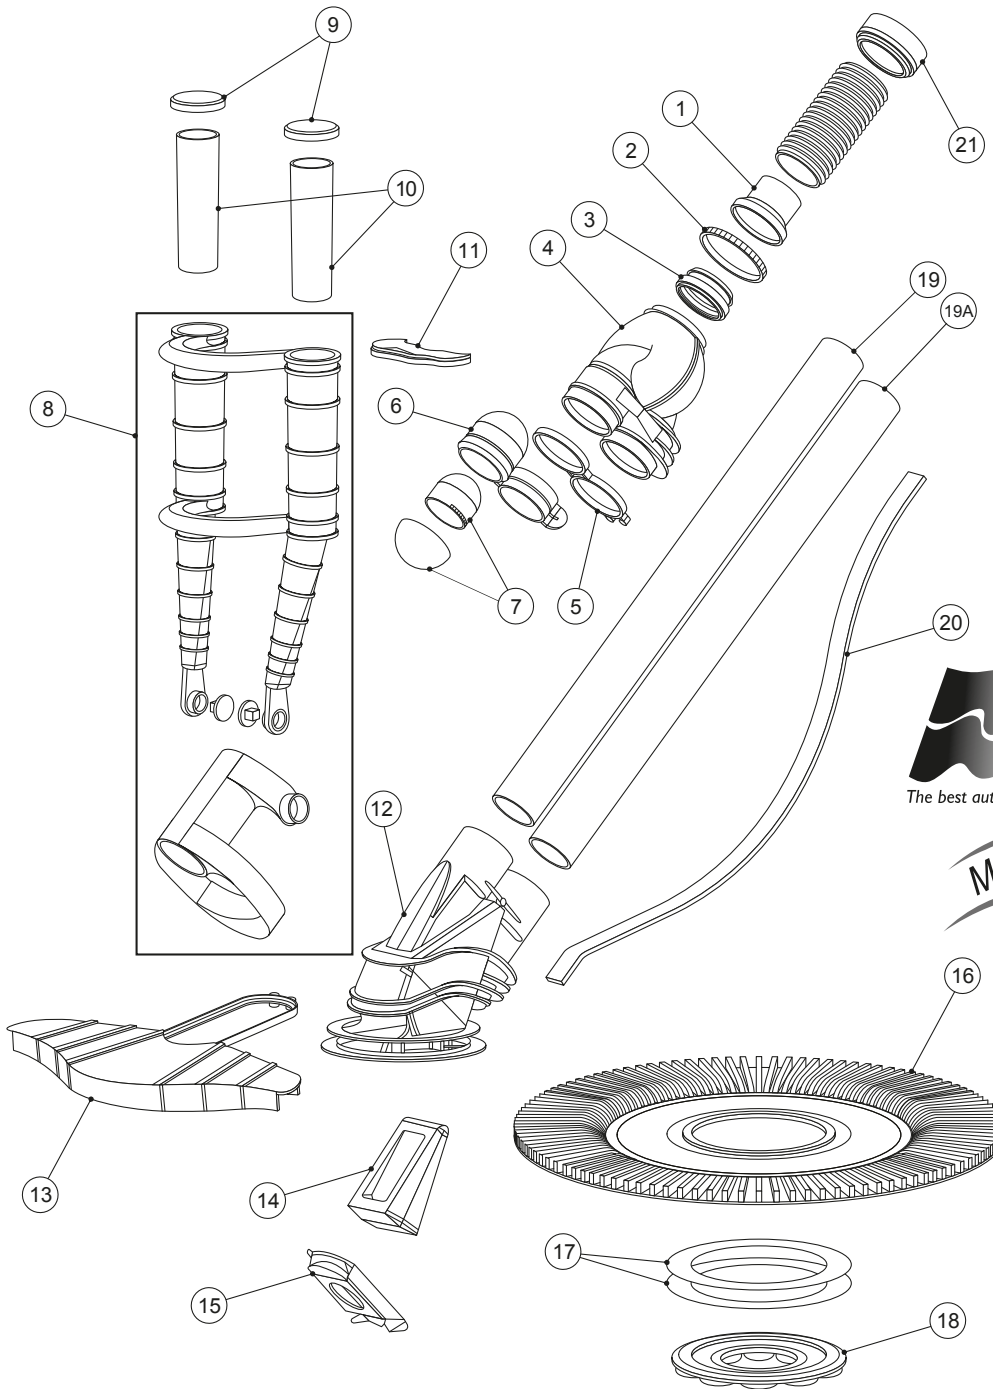

KREEPY KRAULY MARATHON PARTS LIST

The best automatic pool cleaning system in the world.

MARATHON

REF	PART CODE	ITEM
1.	KK55M	Swivel
2.	KK56.1	Swivel Lock Ring Marathon
3.	KK55M	Swivel Bearing
4.	KK56M	Swivel Head Assembly
5.		Figure 8 Ring
6.	KK26M	Float Cap Assembly
7.	KK26	Float Cap & Foam
8.	KK19	Floatation Unit Assembly
9.	KK26.1	Dive Float Cap
10.		Dive Float Foam
11.	KK20	Dive Float Bar.

REF	PART CODE	ITEM
12.	KK44	Main Body Housing
13.	KK75s	Scoop
14.	KK28	Flow Valve
15.	KK13	Baffle Plate
16.	KK53	Pleated Seal Deluxe
17.	KK07	Slip Rings
18.	KK54	Sole Standard
19.A	KK21	Drive Tube Bottom
19.	KK22	Drive Tube Top
20.	KK16	Bumper Strap Standard
21.	KK42	Hose Weight Assembly